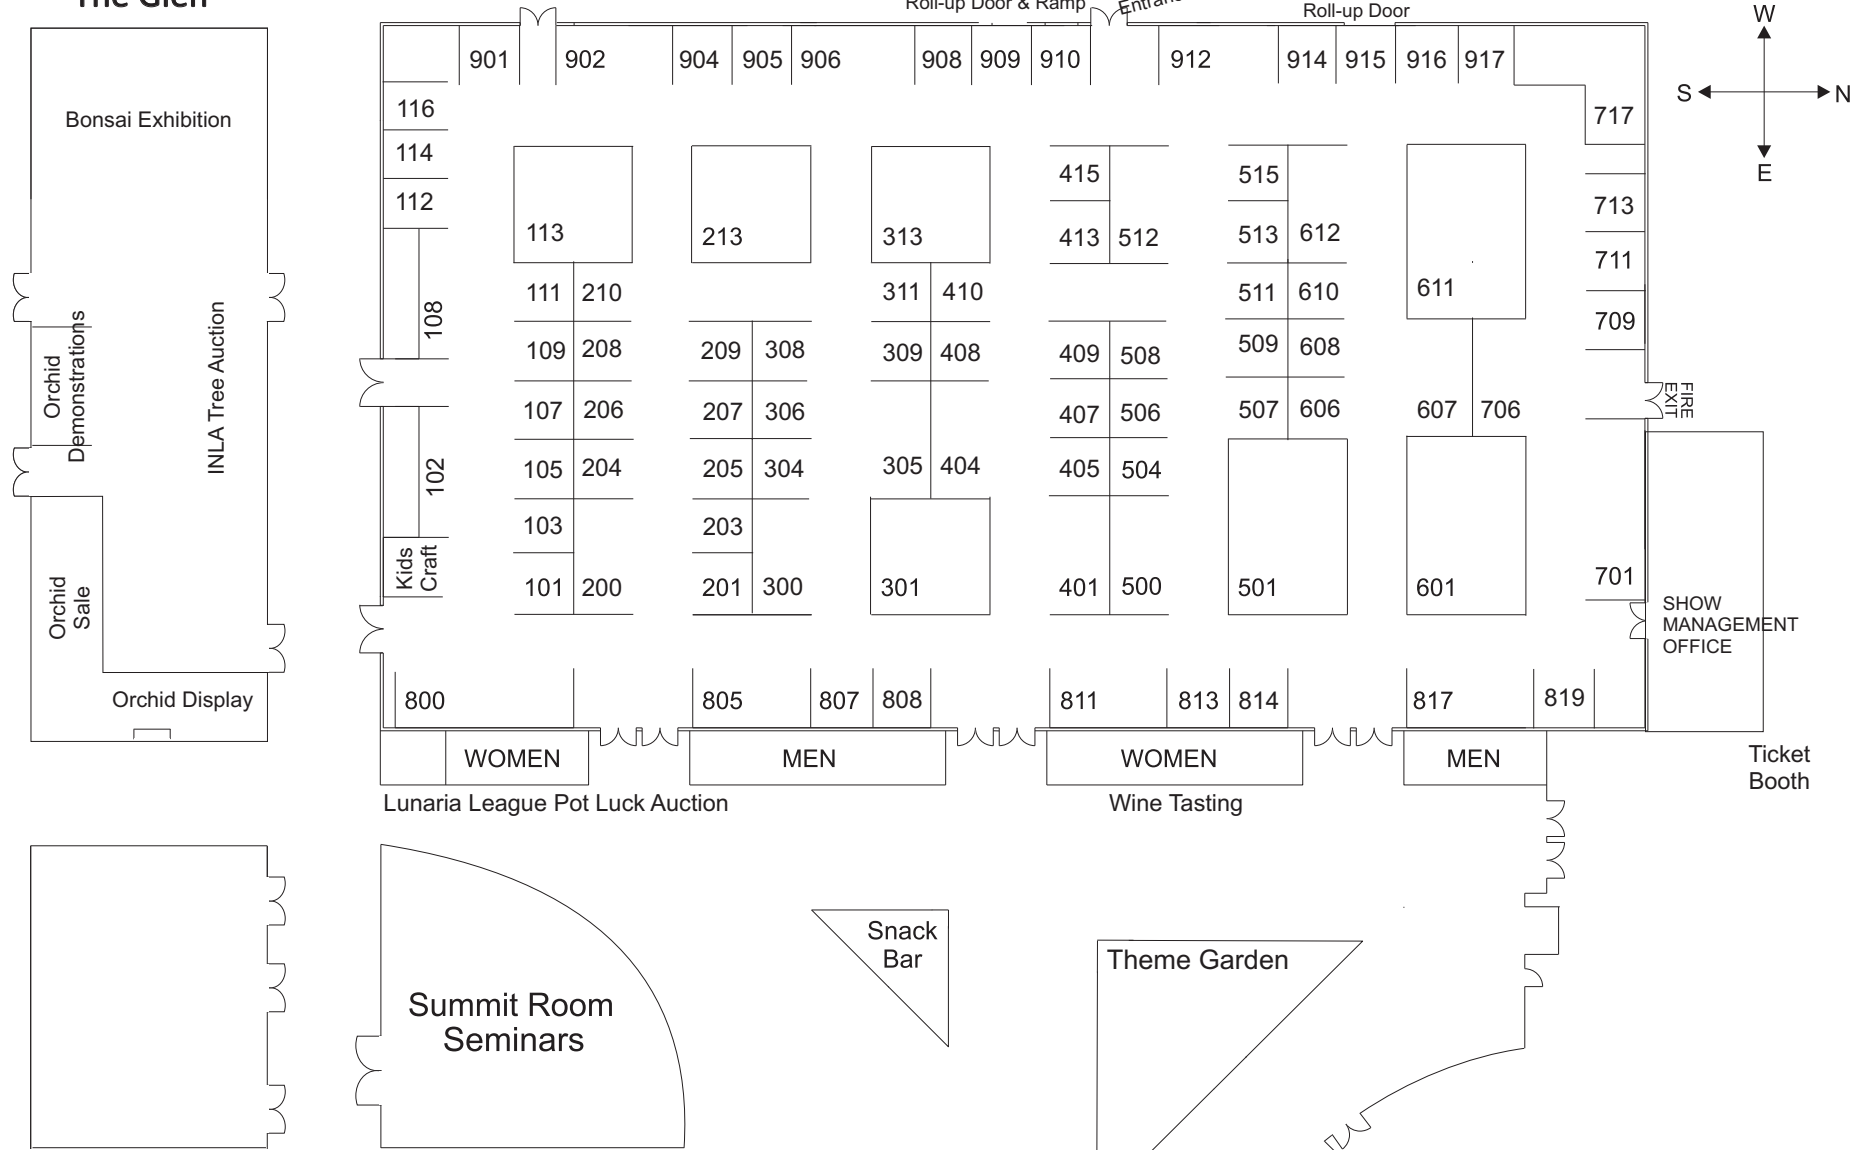

The Glen

The Eyries

boise 14th annual Flower & Garden show

March 26-28, 2010 - BOISE CENTRE ON THE GROVE

Sponsored By

Show Entrance
 The Grove

boise centre
 Downtown on the Grove