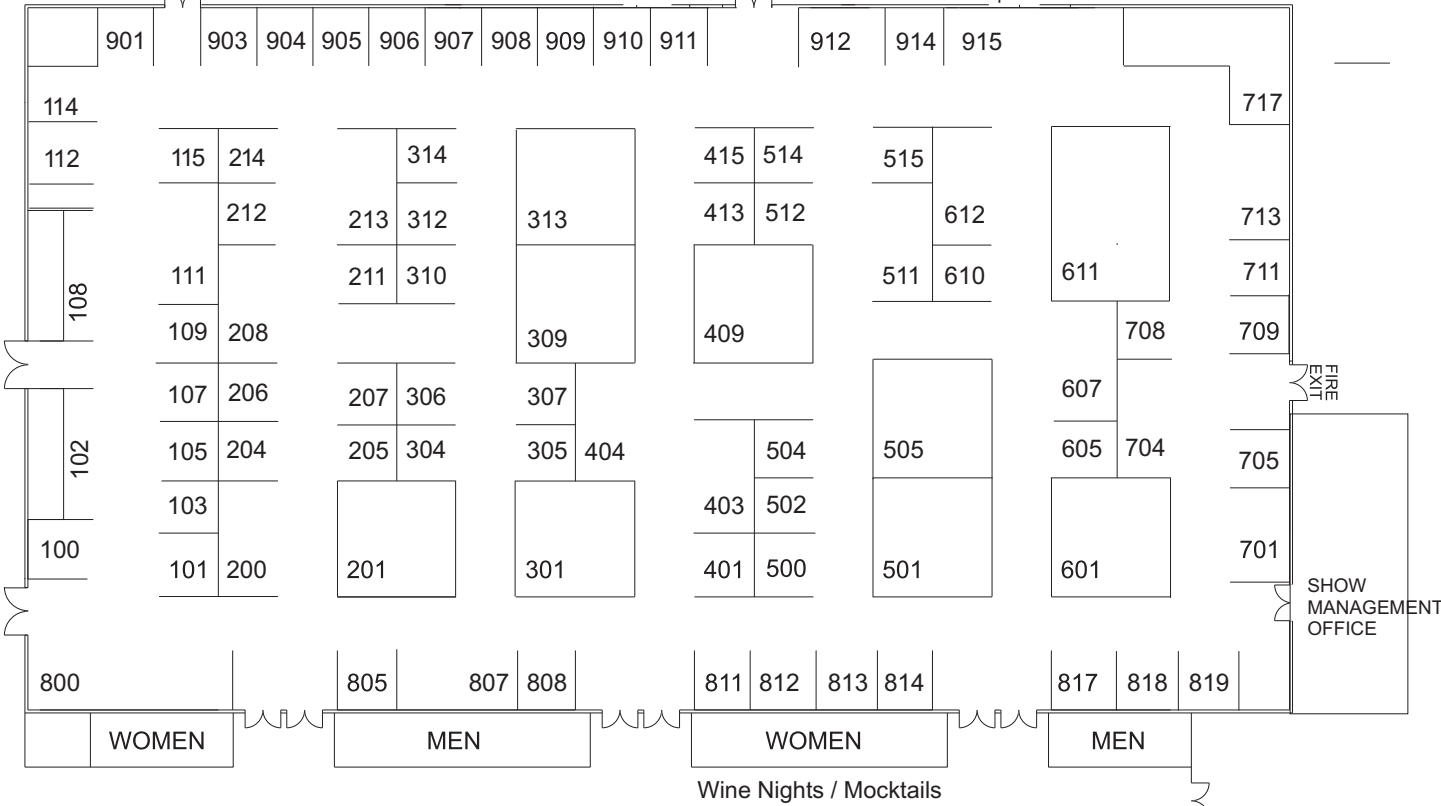

The Glen

Roll-up Door & Ramp Exhibitor Entrance

The Eyries

Ticket Booth

Show Entrance

The Grove

b f g s BOISEFLOWER & GARDEN SHOW
March 24-26, 2017
boise | centre

Sponsored by

*Map subject to change.