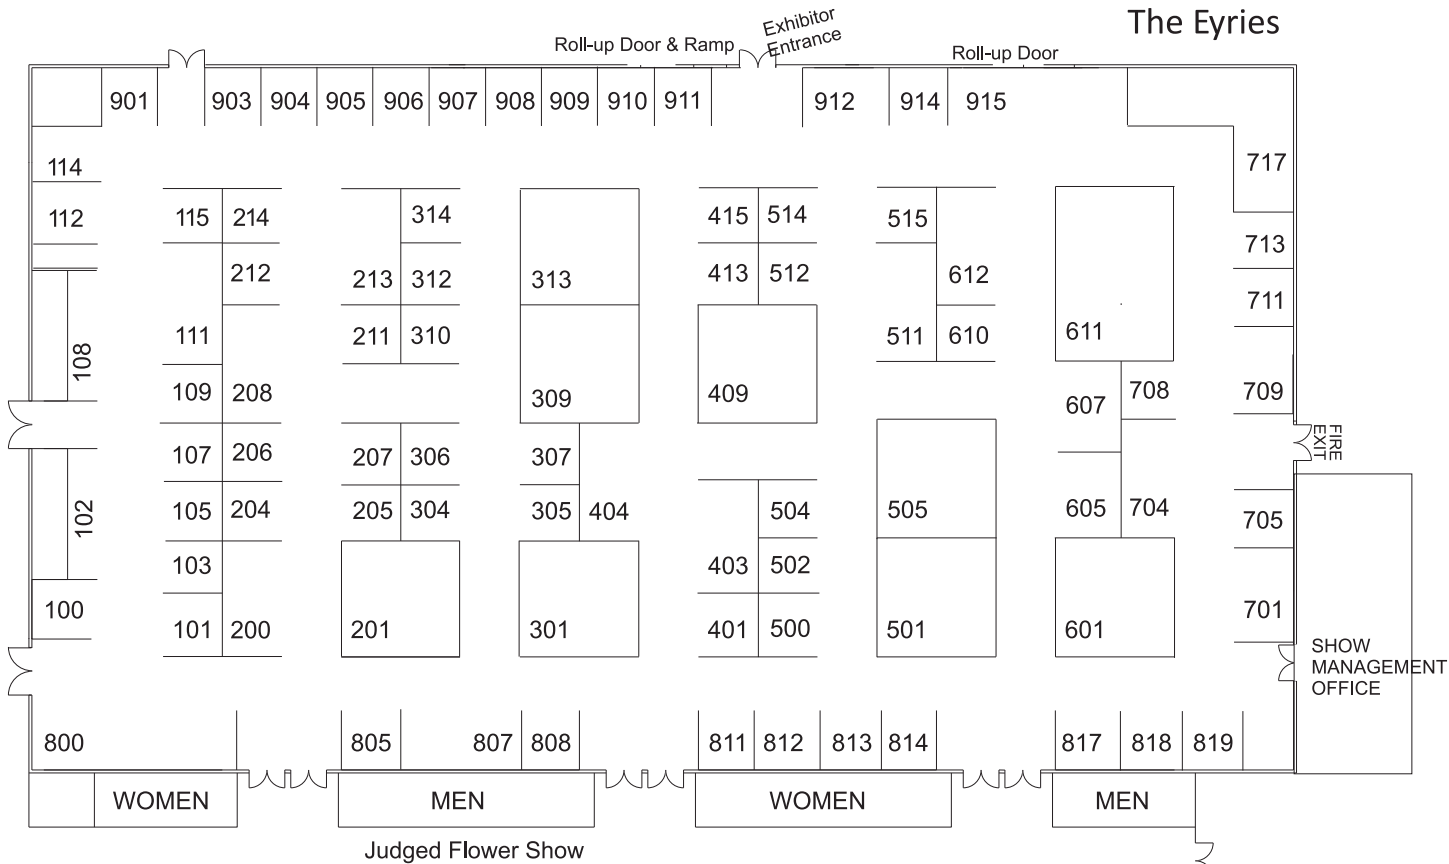

The Glen

The Eyries

Show Entrance

The Grove

Sponsored by

boise|centre

*Map subject to change.