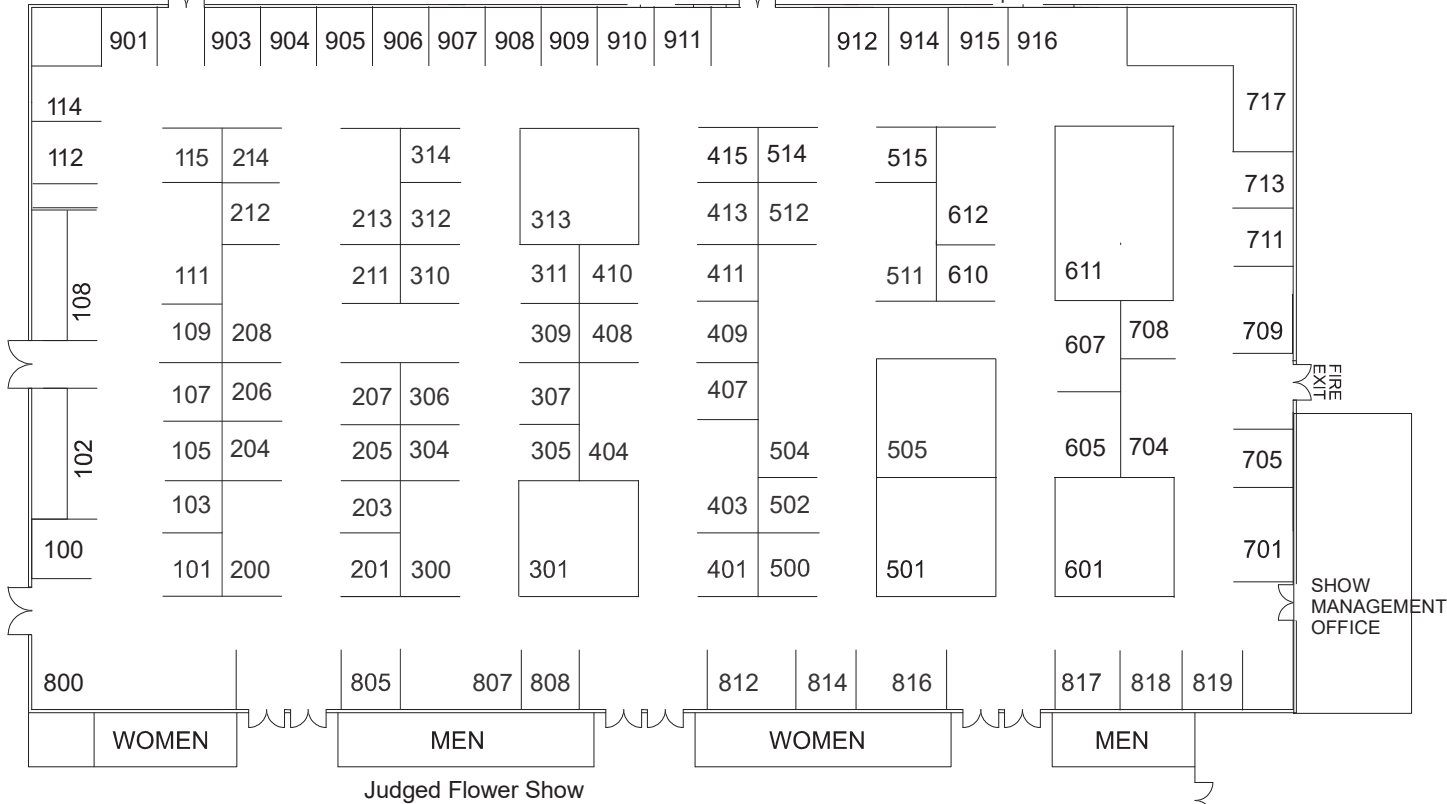

The Glen

Roll-up Door & Ramp Exhibitor Entrance

The Eyries

b f g s BOISEFLOWER & GARDEN SHOW
 March 23-25, 2018
 boise | centre

Sponsored by

*Map subject to change.