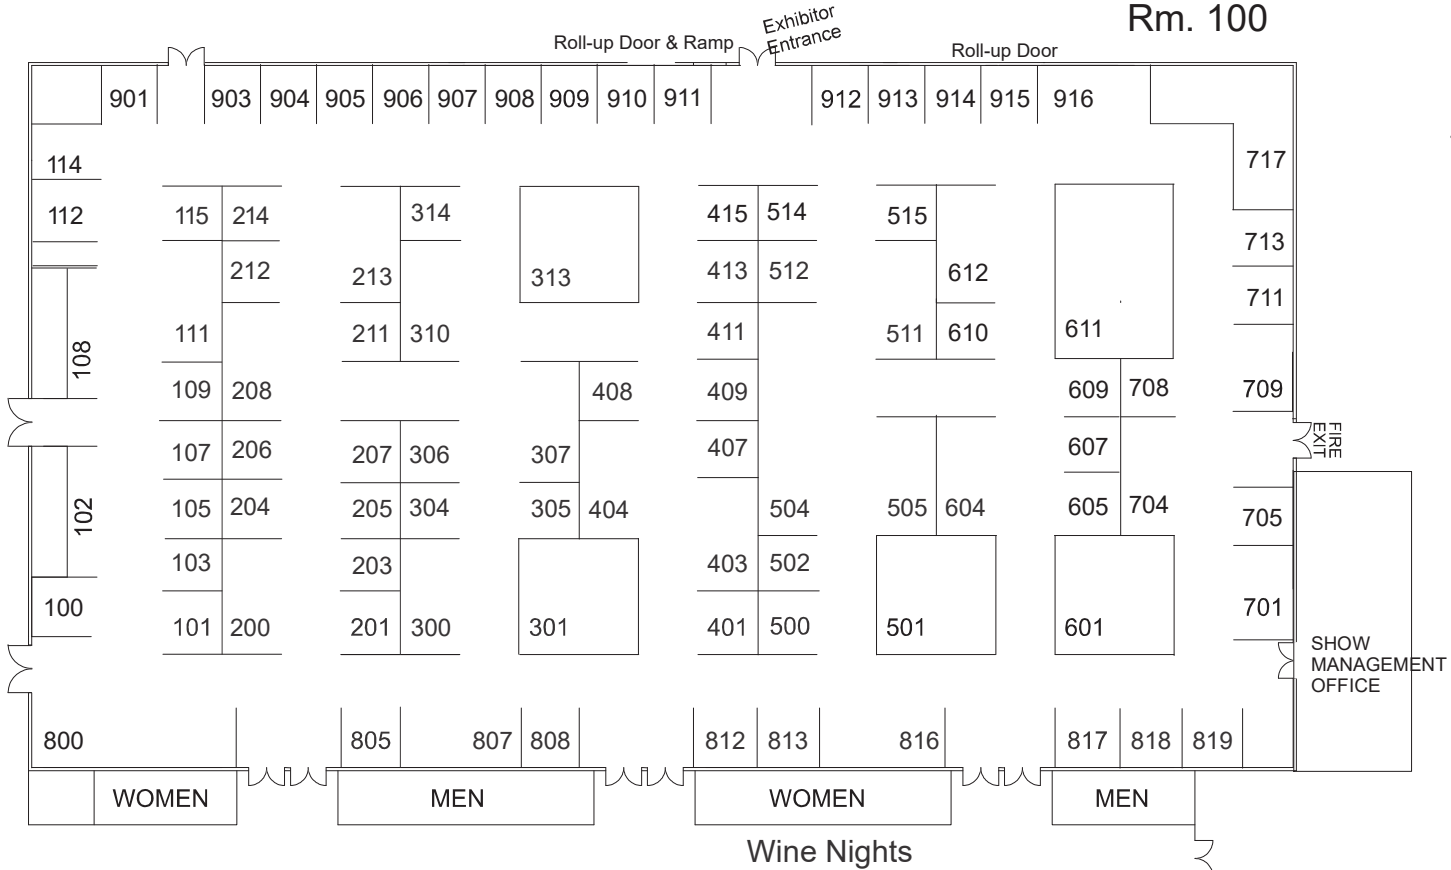

Rm. 110

Seminars
Rm. 120

**BOISEFLOWER
& GARDENSHOW**
March 22-24, 2019
boise | centre

Sponsored by

Rm. 100

Ticket Booth

Show Entrance

The Grove

*Map subject to change.

boise | centre